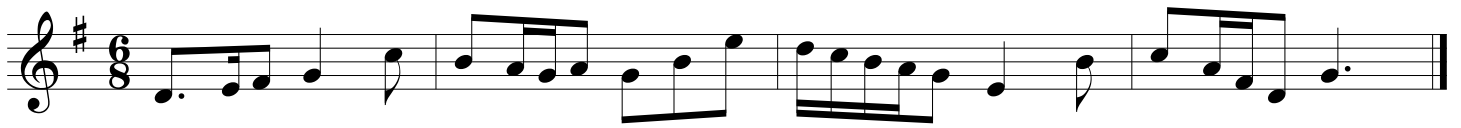

2005-06

2006-07

GMEA All State Chorus Sight Reading

11th-12th Grade Soprano

2007-08

Three staves of musical notation for the 2007-08 piece. The first two staves are in 4/4 time with a key signature of one sharp (F#). The third staff is in 6/8 time with a key signature of one sharp (F#). Each staff contains a single line of music with various note values and rests.

2008-09

Three staves of musical notation for the 2008-09 piece. The first staff is in 4/4 time with a key signature of two sharps (F# and C#). The second staff is in 3/4 time with a key signature of one flat (Bb). The third staff is in 6/8 time with a key signature of two sharps (F# and C#). Each staff contains a single line of music with various note values and rests.

2009-10

Three staves of musical notation for the 2009-10 piece. The first staff is in 4/4 time with a key signature of two flats (Bb and Eb). The second staff is in 4/4 time with a key signature of one flat (Bb). The third staff is in 3/8 time with a key signature of three sharps (F#, C#, and G#). Each staff contains a single line of music with various note values and rests.

GMEA All State Chorus Sight Reading

11th-12th Grade Soprano

2013-14

The image displays three staves of musical notation for soprano voice. The first staff is in the key of D major (indicated by two sharps) and 4/4 time, featuring a melody of eighth and quarter notes. The second staff is in the key of B-flat major (indicated by two flats) and 4/4 time, featuring a melody of quarter and eighth notes. The third staff is in the key of D major (indicated by two sharps) and 6/8 time, featuring a melody of eighth and quarter notes. Each staff concludes with a double bar line.